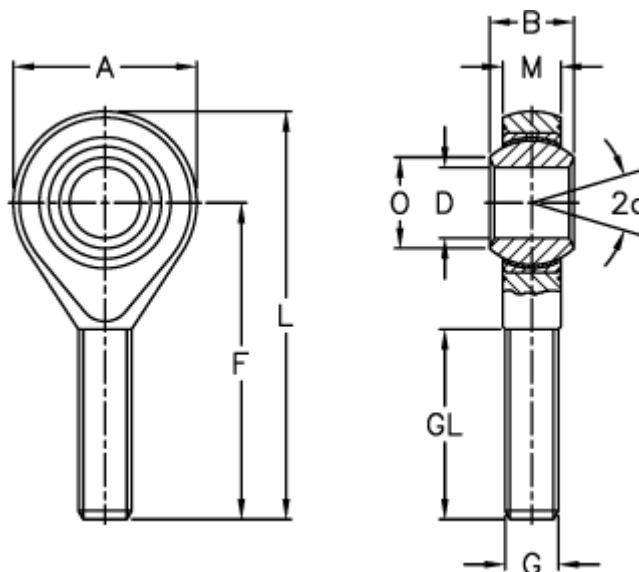

Article number: 54301116

Description: LDK Rod end POS 16EC

Measures

| | | | |
|---------------------|--------|---------------------|---------|
| A | = 38 | L | = 85 |
| a (degrees) | = 15 | M | = 15.00 |
| B | = 21 | O | = 19.3 |
| D | = 16 | Static load C0 (kN) | = 39.7 |
| Dynamic load C (kN) | = 19.8 | Weight (g) | = 185 |
| F | = 66 | | |
| g | = M16 | | |
| GL | = 40 | | |